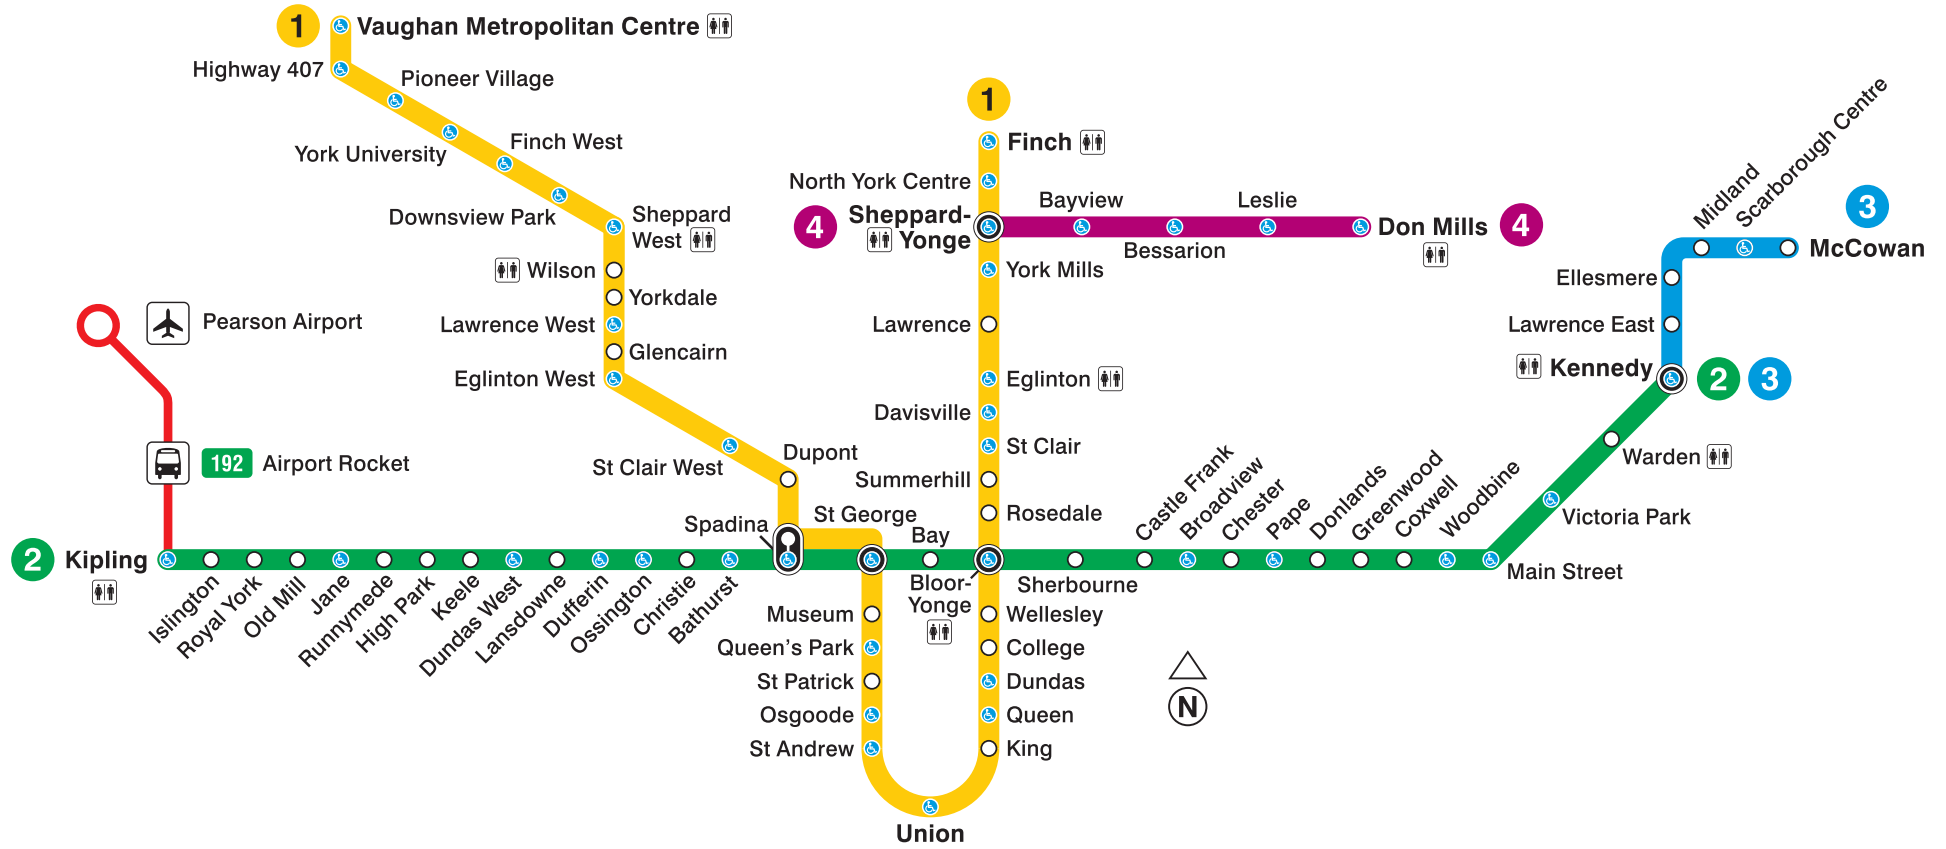

Subway Map

- 1 Yonge-University Line
- 2 Bloor-Danforth Line
- 3 Scarborough Line
- 4 Sheppard Line
- Interchange station
- Accessible station

Hours of operation

Weekday and Saturday service approximately 6 a.m. to 1:30 a.m.
 Sunday service approximately 8 a.m. to 1:30 a.m.
 Holiday start times vary

ttc.ca | Information: 416-393-4636 | Customer Service: 416-393-3030
 YouTube Facebook Toronto Transit Commission Twitter @TTCnotices @TTChelps