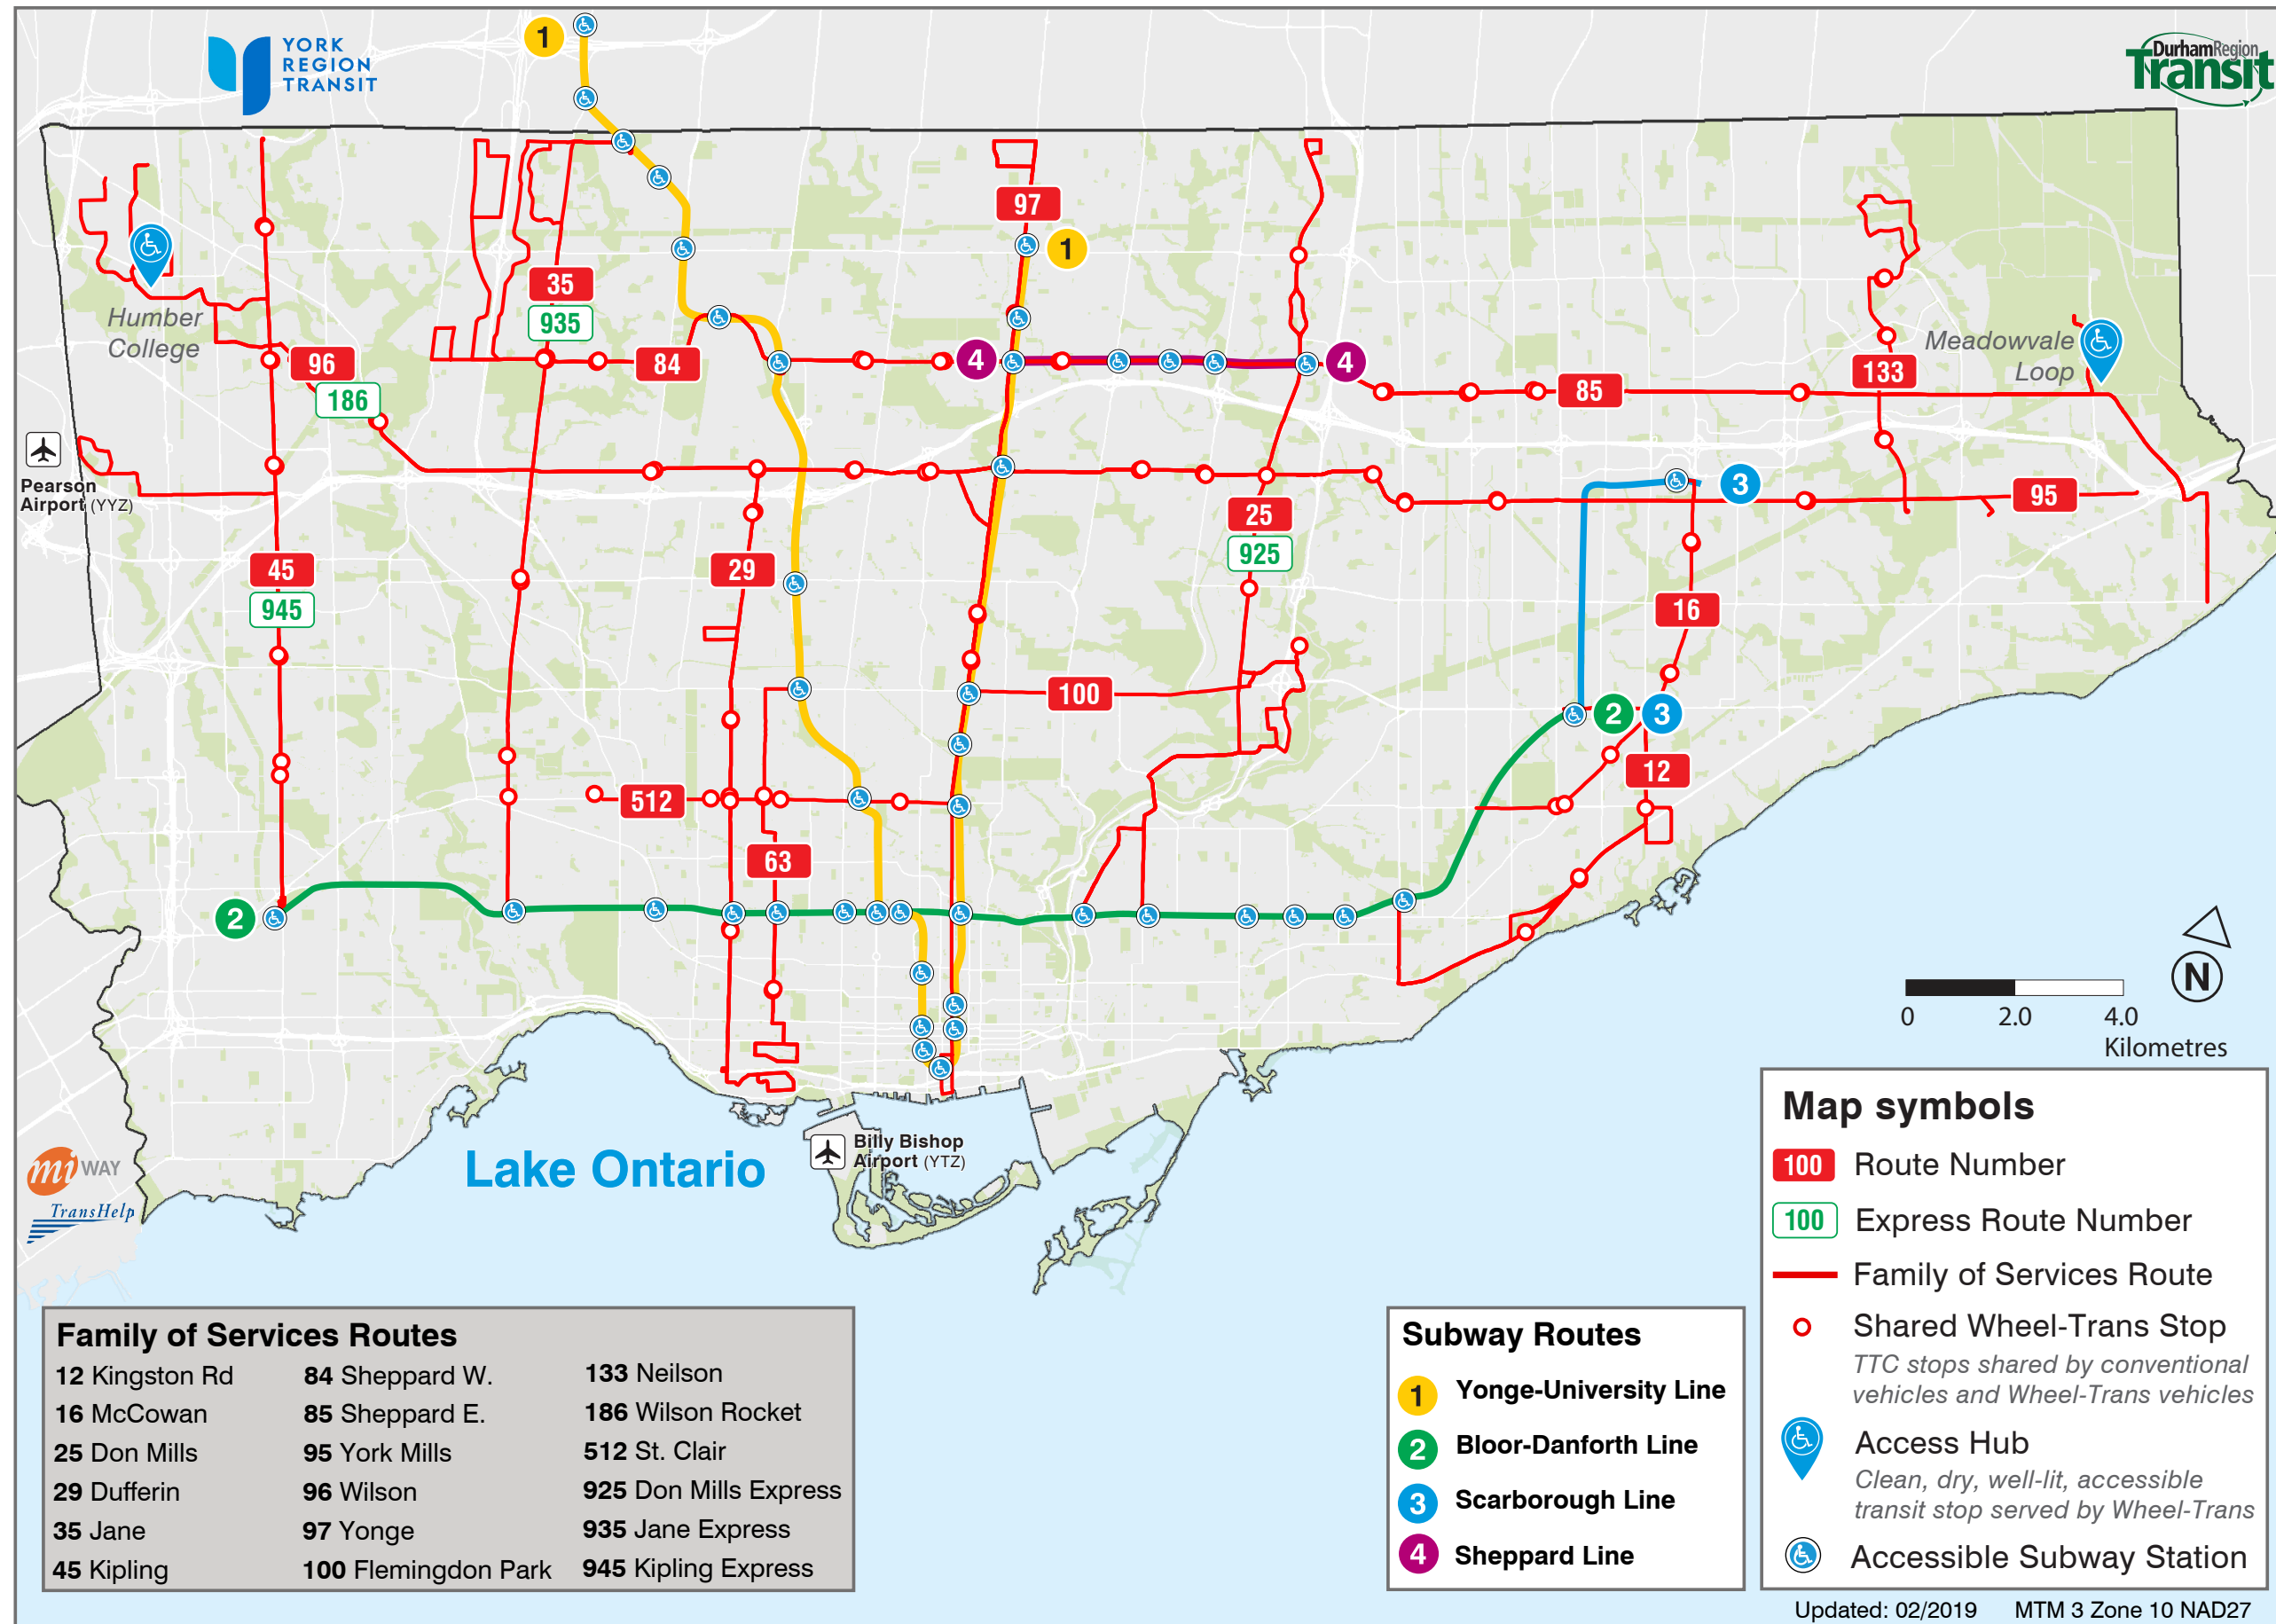

TTC Family of Services Routes with Shared Wheel-Trans Stops

12 Kingston Rd

Direction	Intersection	Address	Stop
Eastbound	Victoria Park Station	777 Victoria Park Ave	14788
Eastbound	Opposite 1859 Kingston Rd	1750 Kingston Rd	4244
Eastbound	Kingston Rd @ Sharpe St	2328 Kingston Rd	4264
Eastbound	Brimley Rd @ Kingston Rd	2740 Kingston Rd	3361
Eastbound	Kennedy Station	2455 Eglinton Ave E	14713
Westbound	Kennedy Station	2455 Eglinton Ave E	14713
Westbound	Brimley Rd @ St Clair Ave E	2700 Kingston Rd	3367
Westbound	Kingston Rd @ Ridgemoor Ave	2287 Kingston Rd	4259
Westbound	1859 Kingston Rd	1859 Kingston Rd	4243
Westbound	Victoria Park Station	777 Victoria Park Ave	14788

16 McCowan

Direction	Intersection	Address	Stop
Southbound	Scarborough Centre Station	290 Borough Dr	14769
Southbound	McCowan Rd @ Brimorton Dr	976 McCowan Rd	5664
Southbound	Danforth Rd @ Savarin St	1340 Danforth Rd	4961
Southbound	Danforth Rd @ Wolfe Ave	864 Danforth Rd	4951
Southbound	St Clair Ave E @ Kennedy Rd	3560 St Clair Ave E	1563
Northbound	Danforth Rd @ St Clair Ave E (north side)	677 Danforth Rd	4964
Northbound	Danforth Rd @ Gordonridge Pl (east side)	864 Danforth Rd	4950
Northbound	Danforth Rd @ Savarin St (north side)	1339 Danforth Rd	14894
Northbound	McCowan Rd @ Brimorton Dr	976 McCowan Rd	5663
Northbound	Scarborough Centre Station	290 Borough Dr	14769

29 Dufferin

Direction	Intersection	Address	Stop
Southbound	Dufferin St @ Jane Olser Blvd (Yorkdale)	3400 Dufferin St	2064
Southbound	Dufferin St @ Preston Rd	2208 Dufferin St	2079
Southbound	Dufferin St @ St Clair	1692 Dufferin St	2094
Southbound	Dufferin St @ Dufferin Park Ave	900 Dufferin St	9341
Northbound	Dufferin St @ Dufferin Park Ave	919 Dufferin St	2040
Northbound	Dufferin St @ St Clair	1663 Dufferin St	2093
Northbound	Dufferin St @ Gibson St	2213 Dufferin St	2052
Northbound	Dufferin St @ Jane Olser Blvd (Yorkdale)	3401 Dufferin St	985