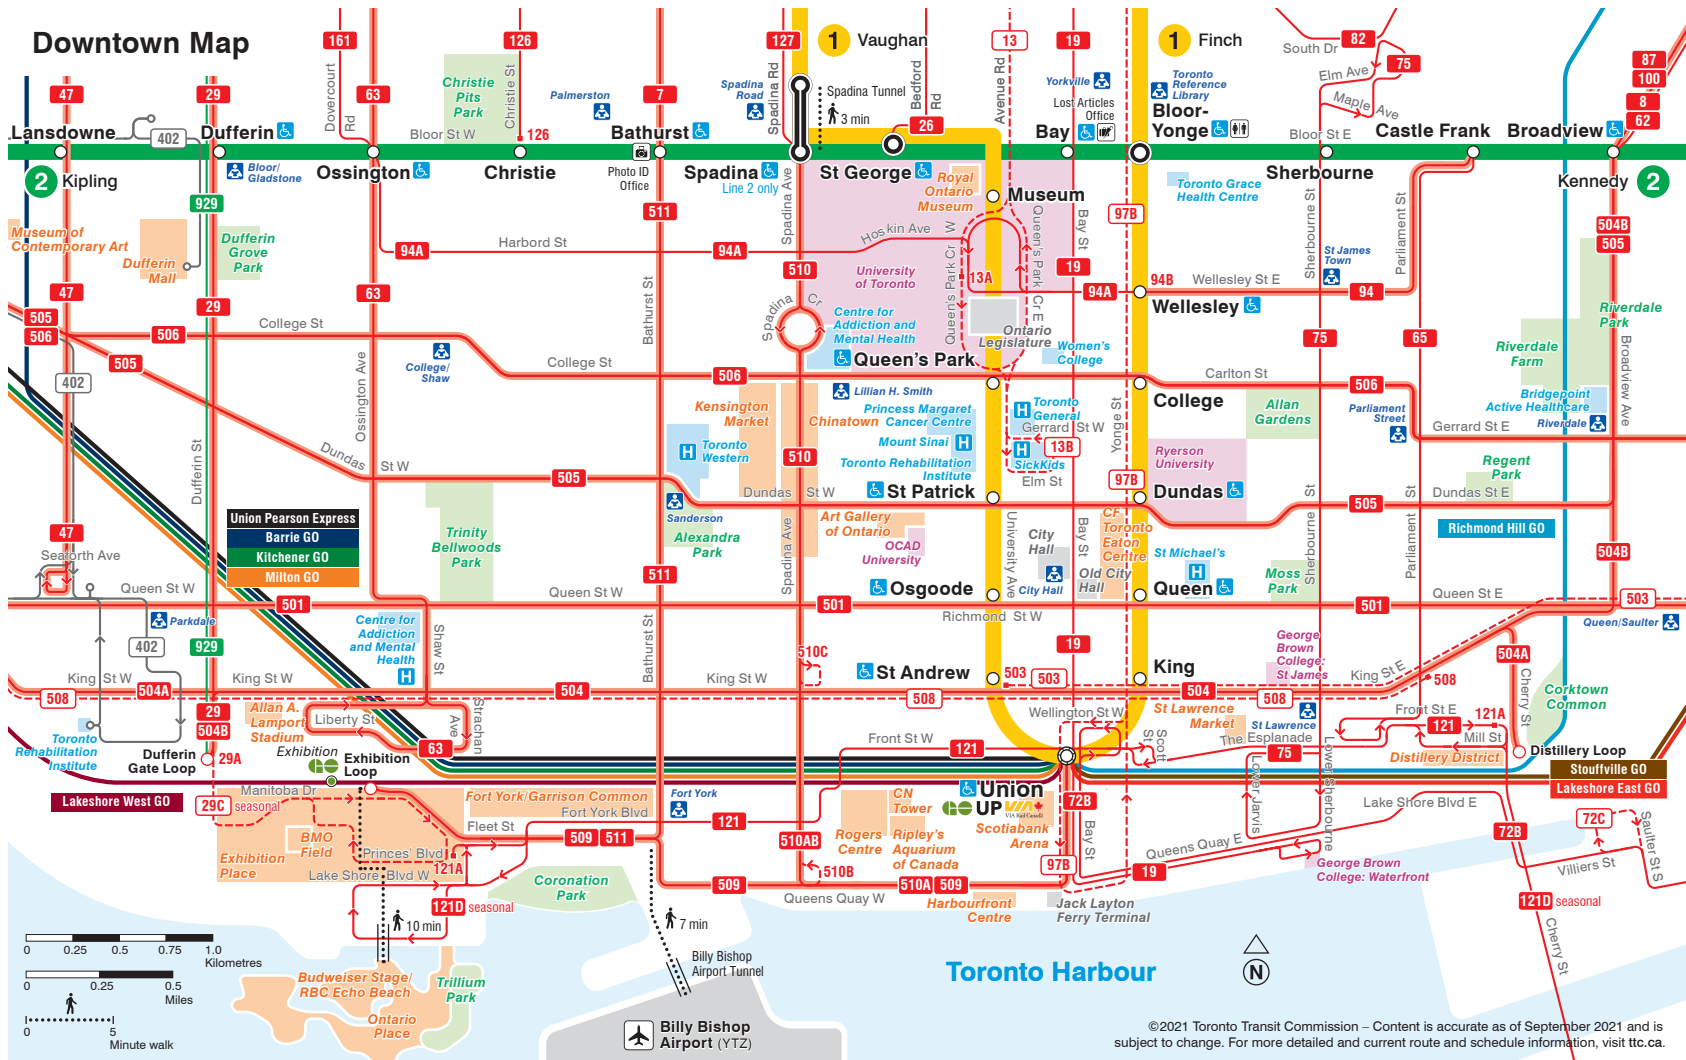

Downtown Map

Billy Bishop Airport (YTZ)

Toronto Harbour