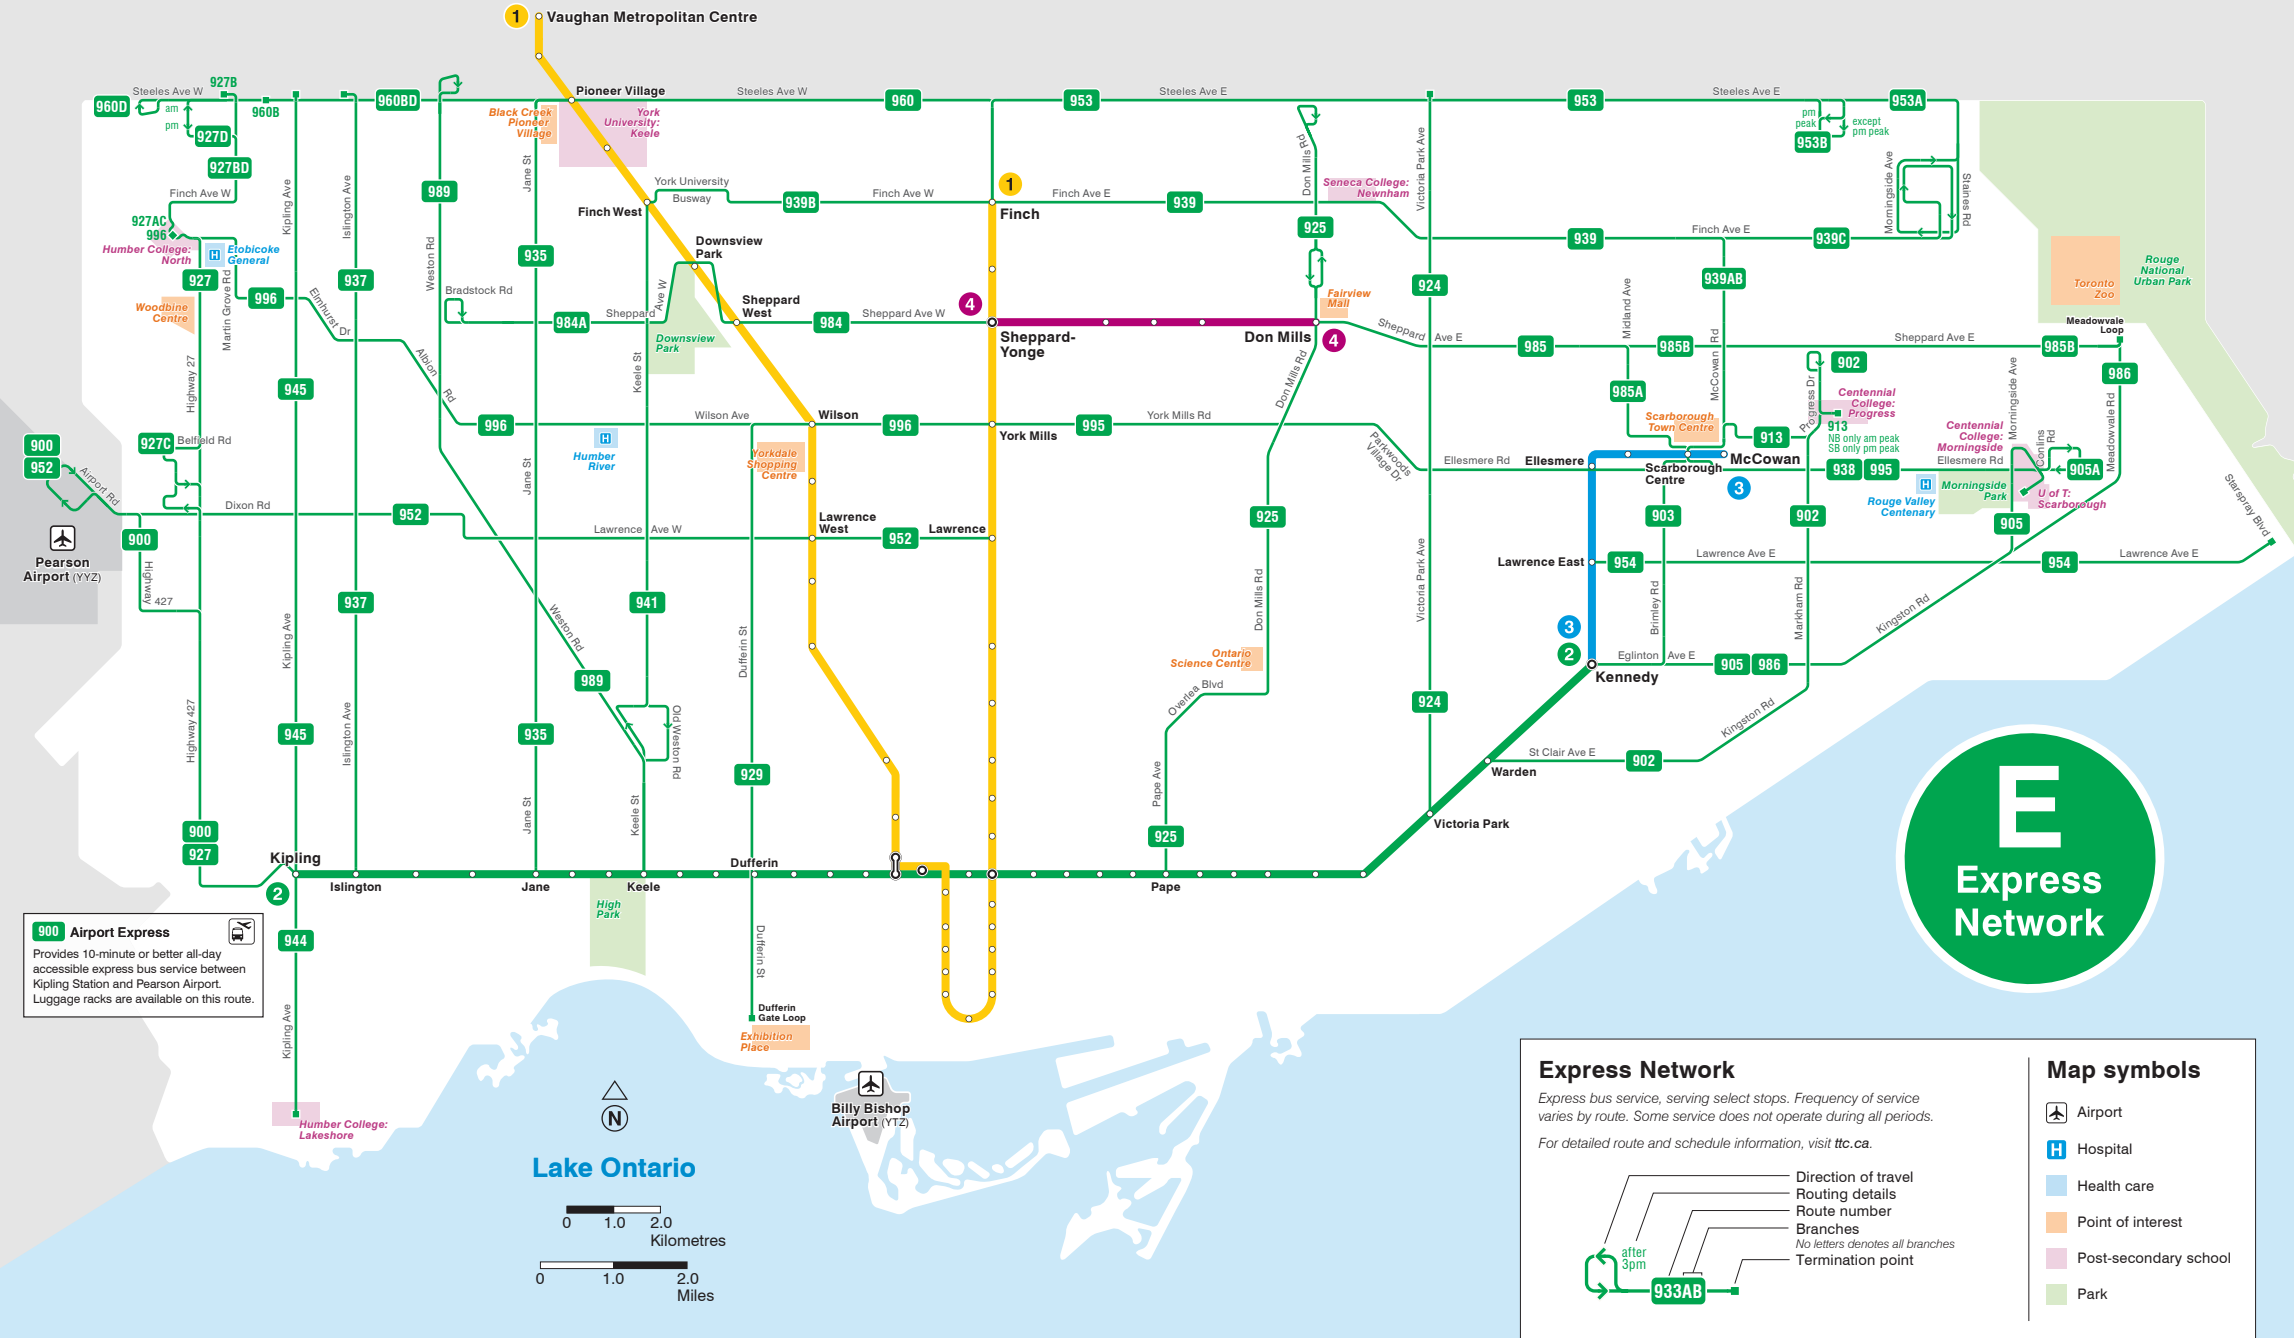

# Express Network Map

**900 Airport Express**  
 Provides 10-minute or better all-day accessible express bus service between Kipling Station and Pearson Airport. Luggage racks are available on this route.

### Express Network

Express bus service, serving select stops. Frequency of service varies by route. Some service does not operate during all periods. For detailed route and schedule information, visit [ttc.ca](http://ttc.ca).

### Map symbols

- Airport
- Hospital
- Health care
- Point of interest
- Post-secondary school
- Park